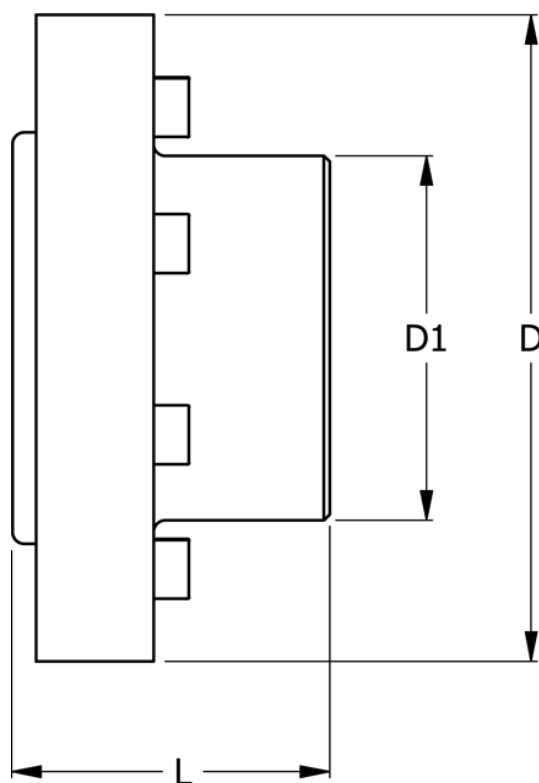

Article number: 330631505

Description: Coupling N-Eupex str. 315  
Part 5 (incl. bolts) without bore

## Measures

D	= 315
D1	= 200
L	= 140
Max bore	= 120
Torque (N m)	= 5500